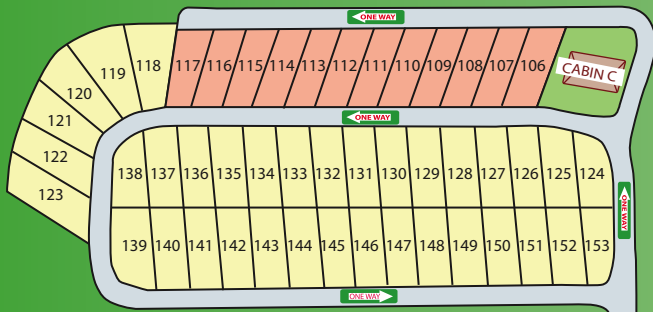

Fair Harbor RV Perry, GA

TENTS

DOG RUN

LAKE LODGE

BATH HOUSE

FISH POND

CHILDREN MUST BE WITH AN ADULT

PETS

Legend

- Back-in Sites
- Pull-thru Sites
- Showers
- Restrooms
- Dumpstation
- Laundry
- Phone
- Propane
- Dumpster
- Pet Walk

HORSE BARN

PARKING/
STORAGE

STORAGE D

STORAGE C

STORAGE B

STORAGE A