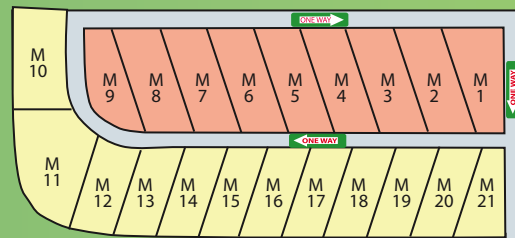

Fair Harbor RV Perry, GA

TENTS

DOG RUN

LAKE LODGE

BATH HOUSE

FISH POND

CHILDREN MUST BE WITH AN ADULT

PETS

Legend

- Back-in Sites
- Pull-thru Sites
- Showers
- Restrooms
- Dumpstation
- Laundry
- Phone
- Propane
- Dumpster
- Pet Walk

HORSE BARN

PARKING/
STORAGE

STORAGE D

STORAGE C

STORAGE B

STORAGE A

PETS MUST BE LEASHED & CLEANED UP AFTER, NO EXCEPTIONS

Thank you for choosing Fair Harbor RV
HAVE A SAFE TRIP!

To PERRY
To I-75

FAIR HARBOR RD